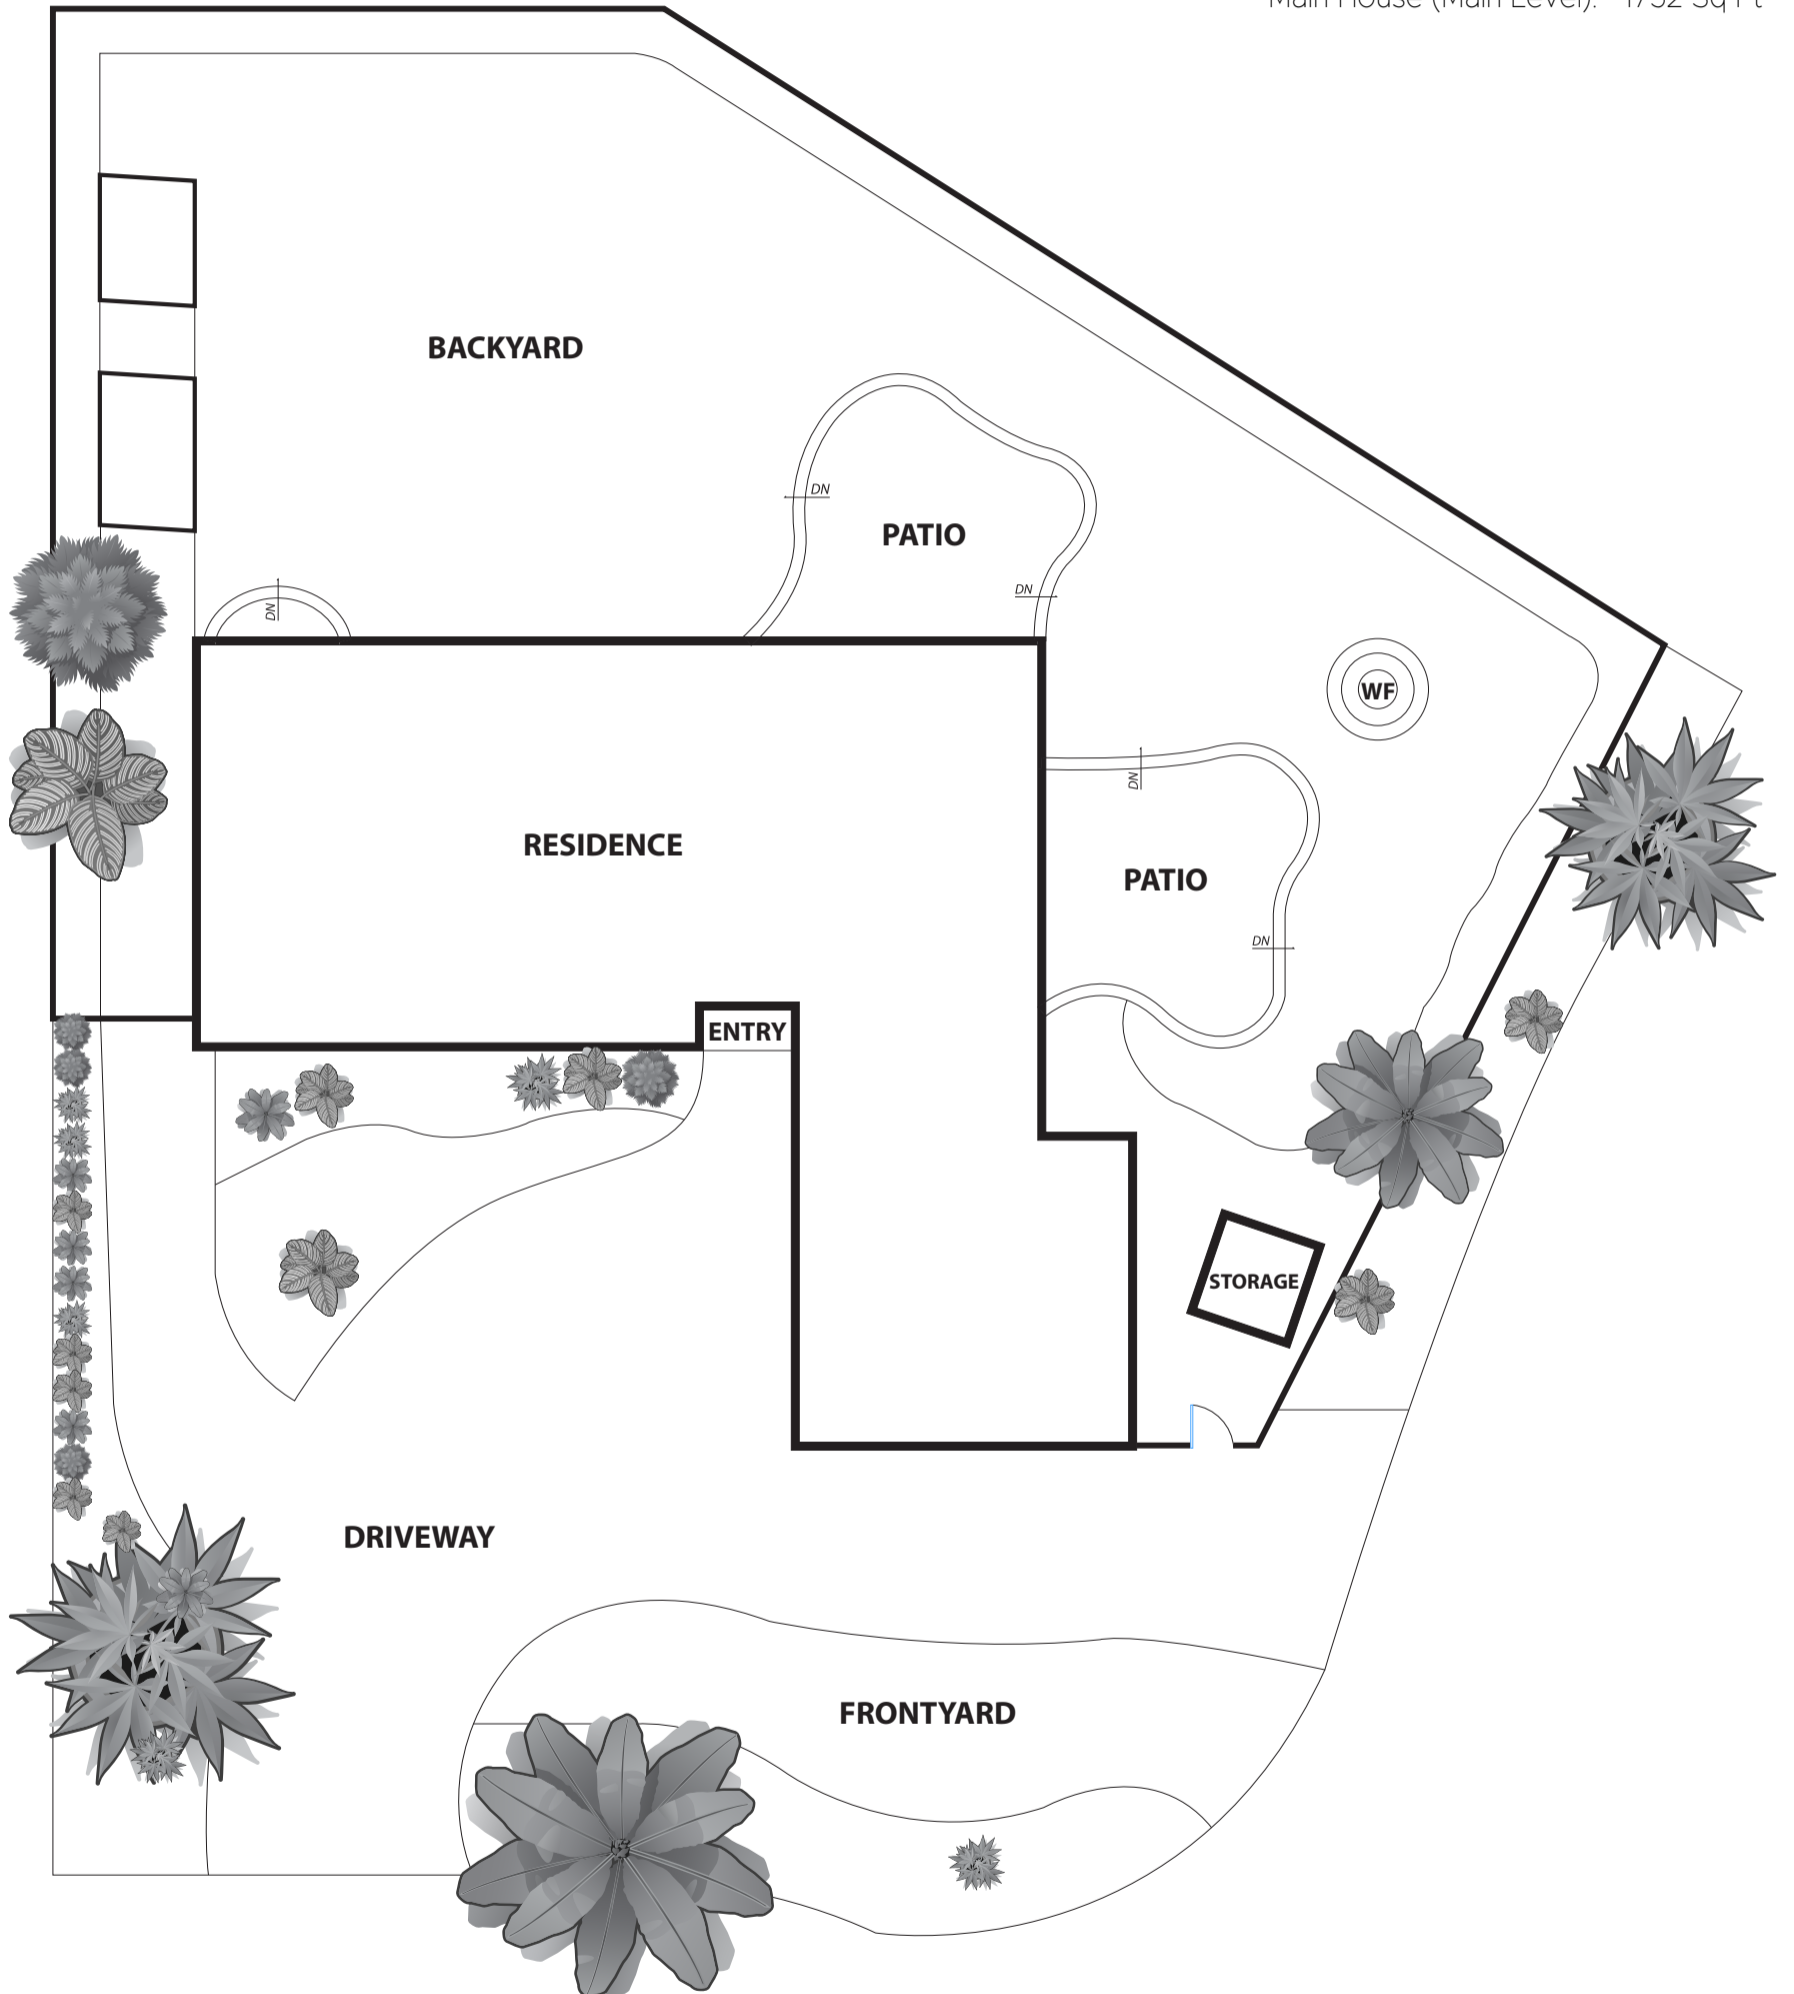

# 103 BELWOOD GATEWAY

LOS GATOS

## PROPERTY SQ FT INFORMATION

MEASUREMENTS CALCULATED  
TO THE EXTERIOR WALLS

LIVING SPACE: 1752 SQ FT

\* Main House (Main Level): 1752 Sq Ft

**PRESENTED BY : TRACY PINA**  
**DRE #: 01401384**

CREATED ON APRIL 22, 2026

DISCLAIMER: RENDERING BY OPEN HOMES PHOTOGRAPHY. ALL MEASUREMENTS ARE APPROXIMATE AND MAY NOT BE EXACT. DO NOT RELY ON THE ACCURACY OF THIS FLOOR PLAN WHEN DETERMINING THE PRICE OF A PROPERTY OR MAKING DECISIONS REGARDING BUYING OR SELLING OF PROPERTIES WITHOUT INDEPENDENT VERIFICATION.